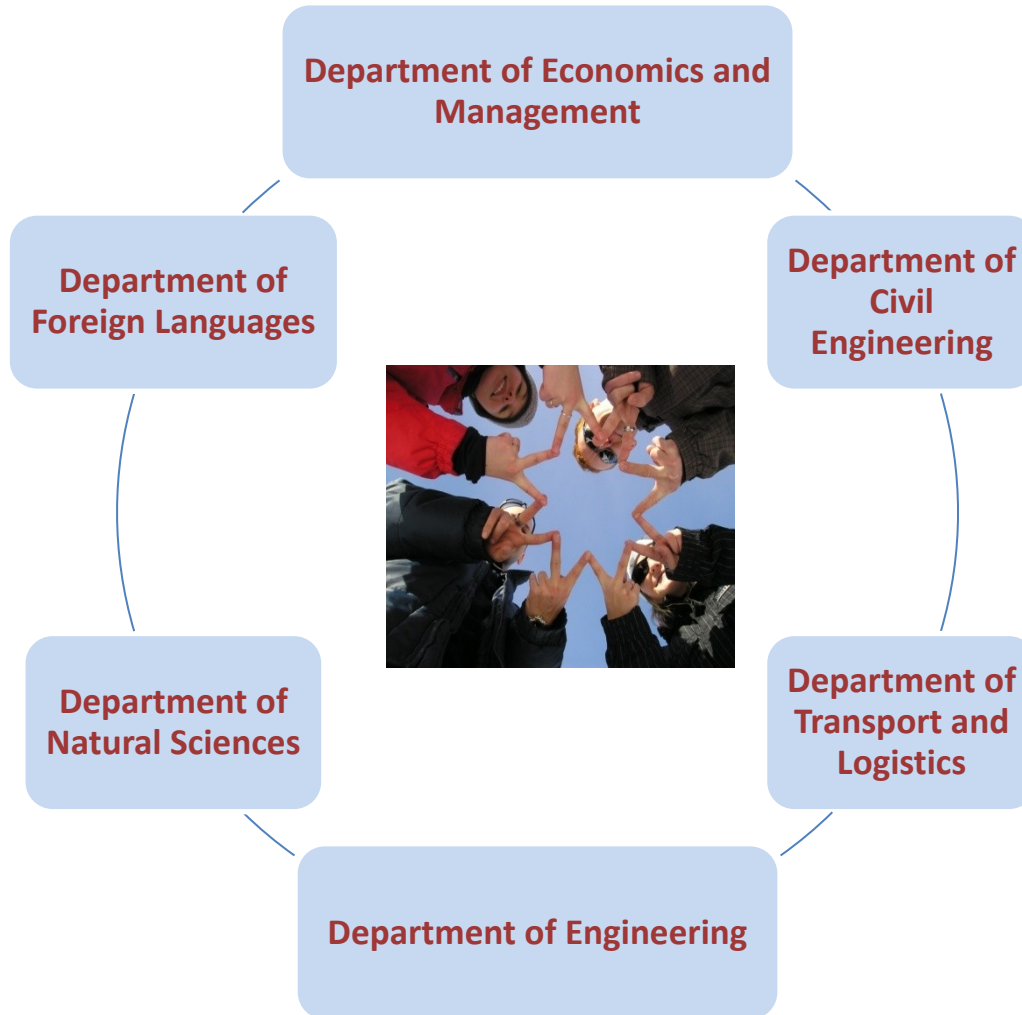

Mechanical Engineering major

Type of Study:

Bachelor's Degree

Length of Study: 3 years

Form of Study:

Full Time

DEPARTMENTS

Thank you for your attention